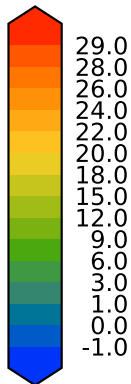

alpha2.min10nc (2-11)

degC

Max 31.11
Mean 20.12
Min -0.91

HadISST/OI.V2 (Present Day) Mode-20 Observations