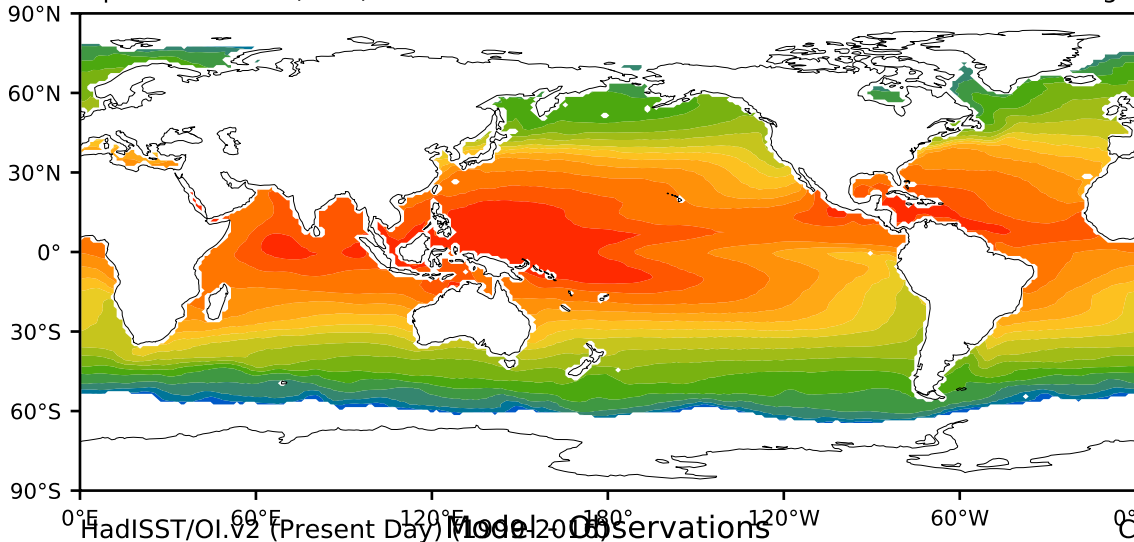

alpha2.min10nc (2-11)

degC

Max 31.11
Mean 20.12
Min -0.91

HadISST/OI.V2 (Present Day) Mode-20 Observations