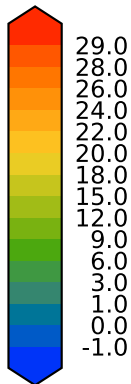

alpha2.min10nc (2-11)

degC

Max 29.97
Mean 20.04
Min -1.14

HadISST/OI.V2 (Present Day) Model-20 Observations