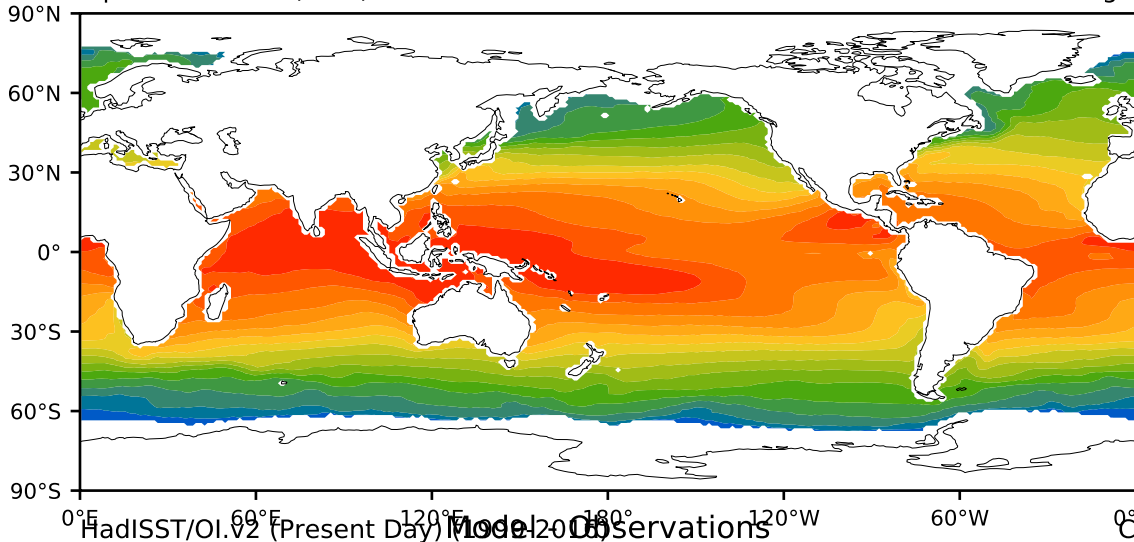

alpha2.min10nc (2-11)

degC

Max 29.97
Mean 20.04
Min -1.14

HadISST/OI.V2 (Present Day) Model-20 Observations