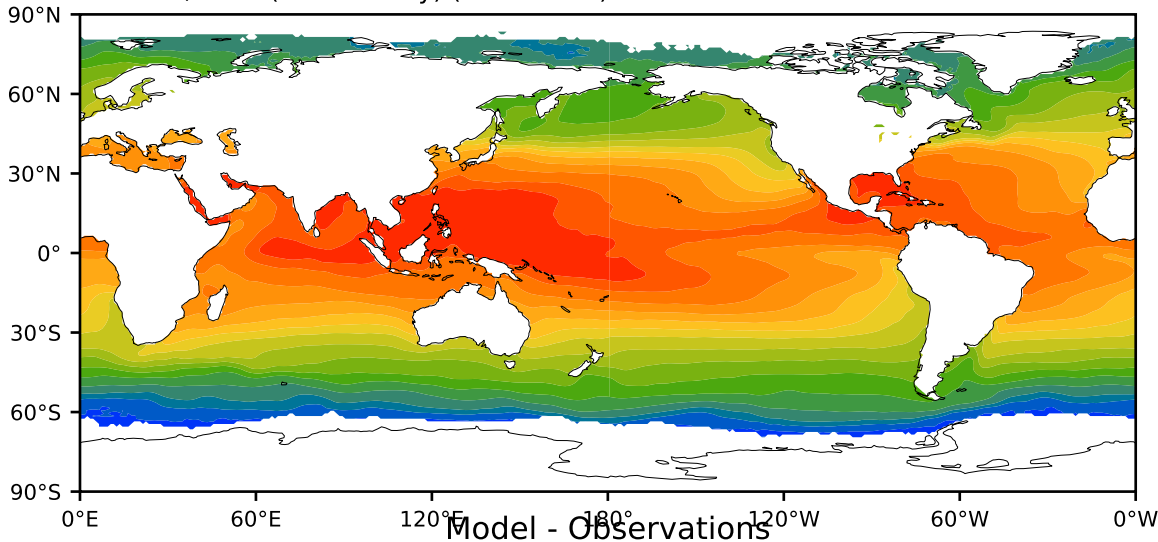

HadISST/OI.v2 (Present Day) (1999-2016)

C

Max 32.36
Mean 19.44
Min -1.73

Model - Observations