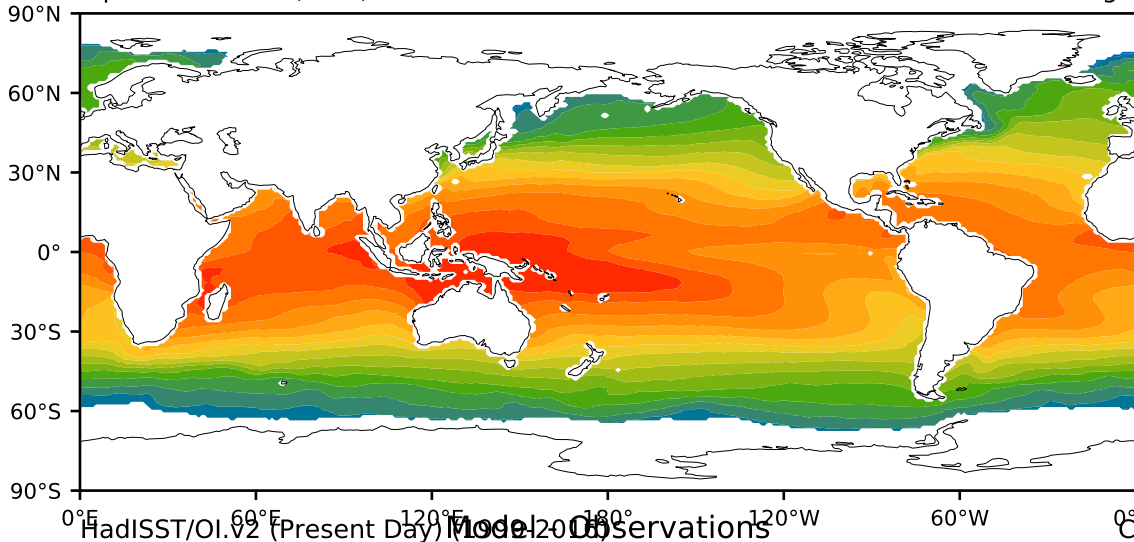

alpha2.min10nc (2-11)

degC

Max 30.47
Mean 20.01
Min -0.93

HadISST/OI.V2 (Present Day) Model-20 Observations