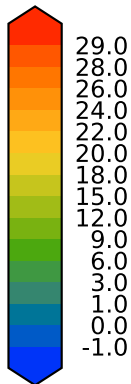

alpha2.min10nc (2-11)

degC

Max 30.47
Mean 20.01
Min -0.93

HadISST/OI.V2 (Present Day) Model-20 Observations