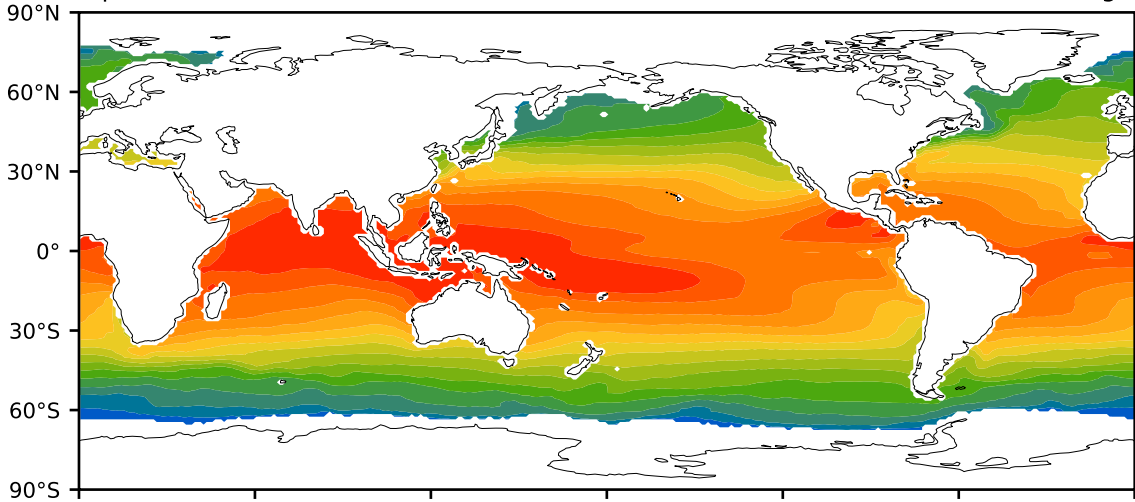

alpha2.min10nc (2-11)

degC

Max 29.97
Mean 20.04
Min -1.14

HadISST/OI.V2 (Climatology) Model Observations