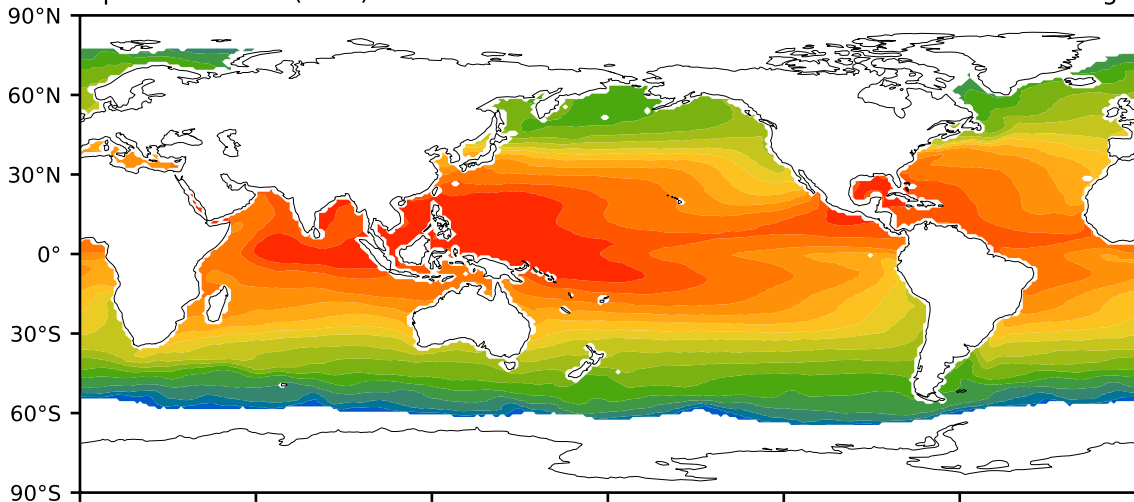

alpha2.min10nc (2-11)

degC

Max 32.30
Mean 20.17
Min -1.05

HadISST/OI.v2 (Climatology) Model Observations