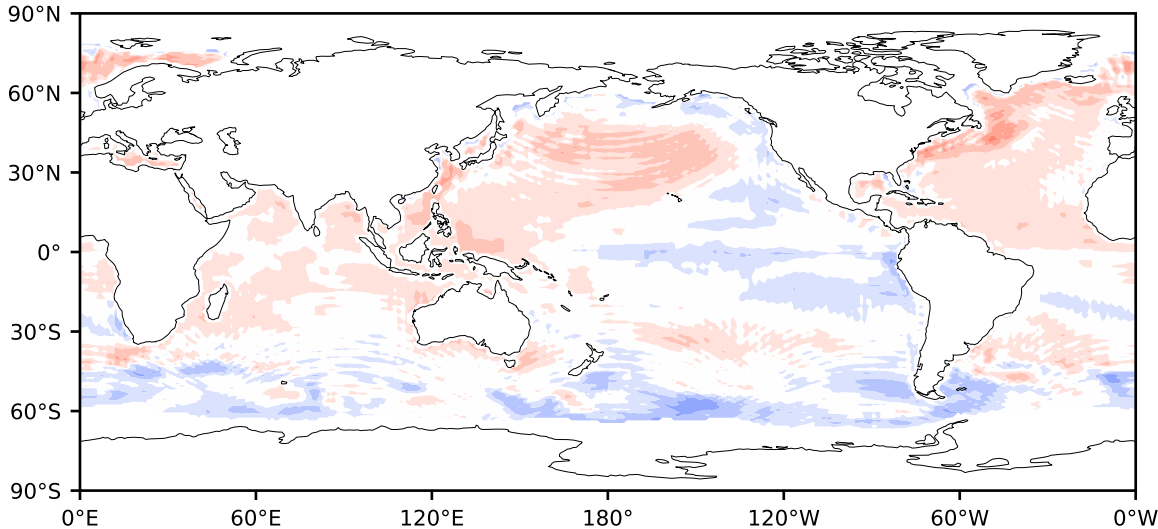

Model - Observations

Max 3.04
Mean 0.07
Min -1.88

RMSE 0.33
CORR 1.00