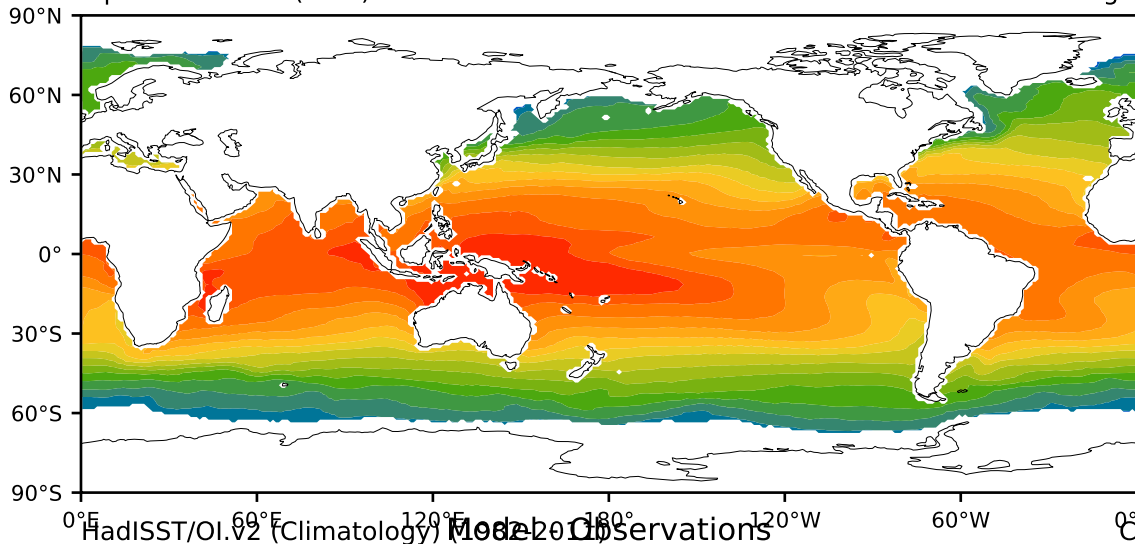

alpha2.min10nc (2-11)

degC

Max 30.47
Mean 20.01
Min -0.93

HadISST/OI.V2 (Climatology) Model Observations