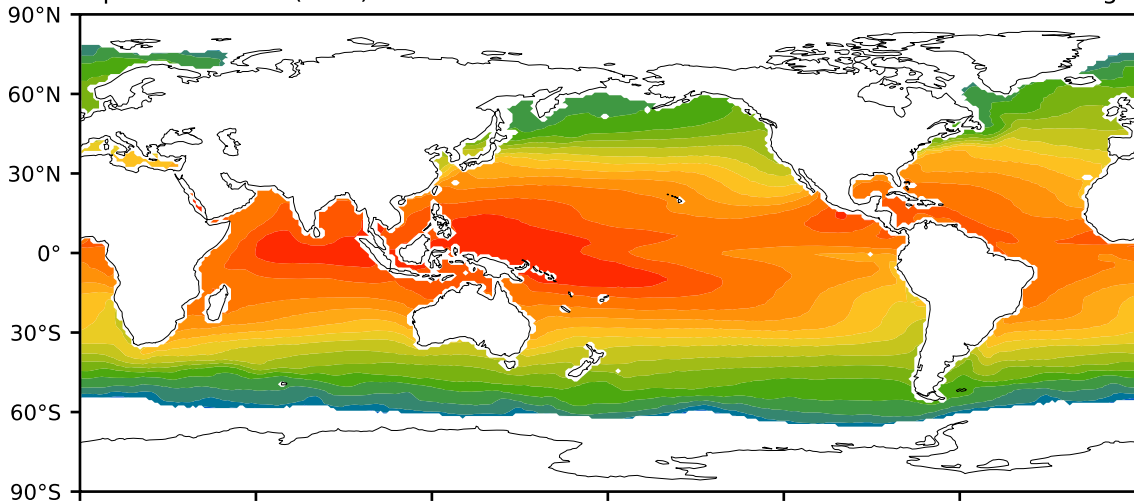

alpha2.min10nc (2-11)

degC

Max 29.91
Mean 20.27
Min -0.38

HadISST/OI.V2 (Climatology) Model Observations