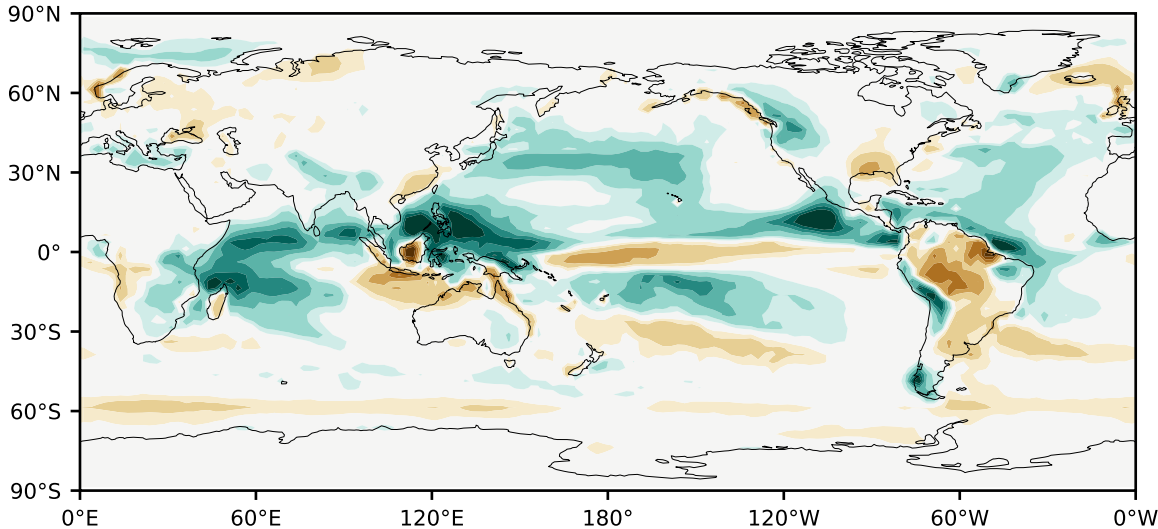

Model - Observations

Max 8.89
Mean 0.36
Min -5.94

RMSE 1.36
CORR 0.87