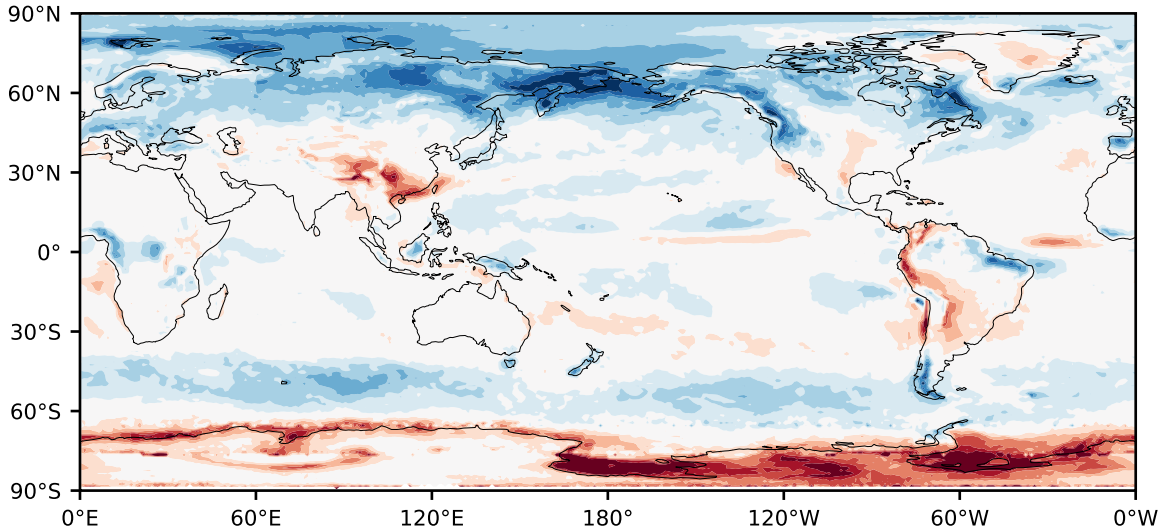

Model - Observations

Max 43.83
Mean 2.25
Min -84.77

RMSE 8.02
CORR 0.90