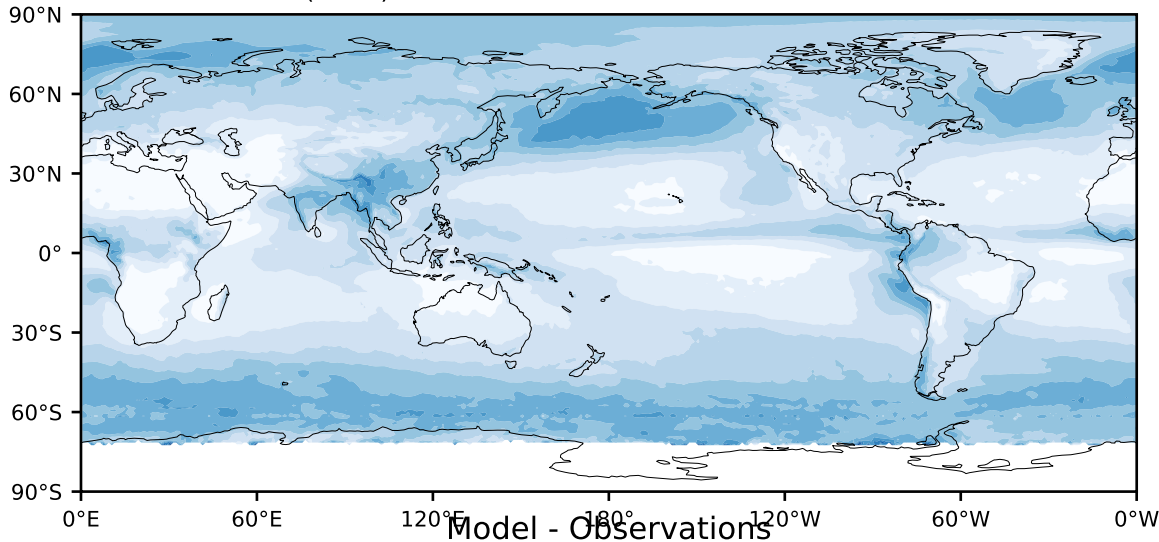

MODIS Simulator (None)

%

Max 100.00
Mean 23.40
Min 0.00

95.0
85.0
75.0
65.0
55.0
45.0
35.0
25.0
15.0
5.0