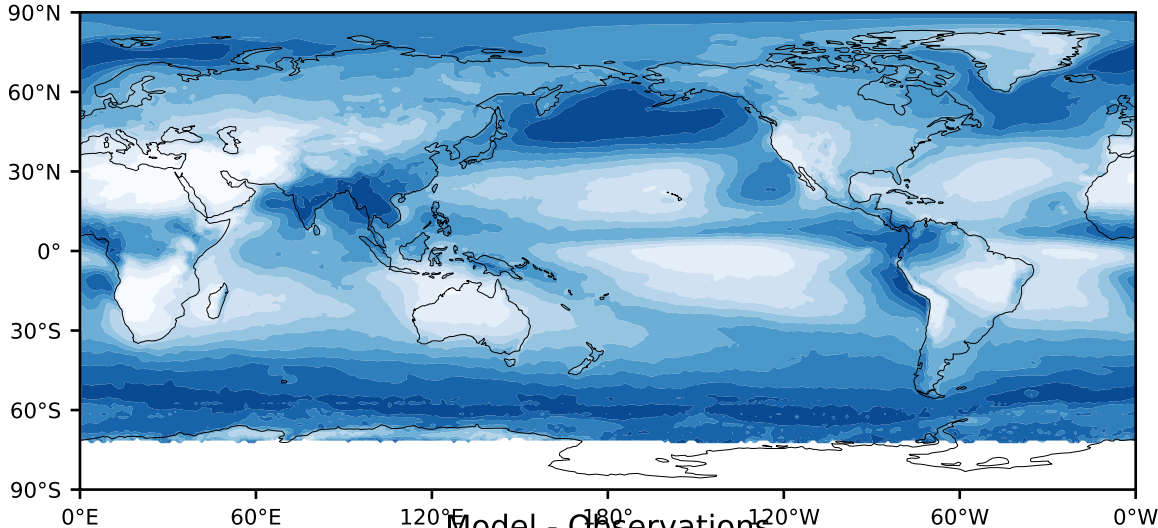

MODIS Simulator (None)

%
Max 100.00
Mean 47.81
Min 0.00

Model - Observations