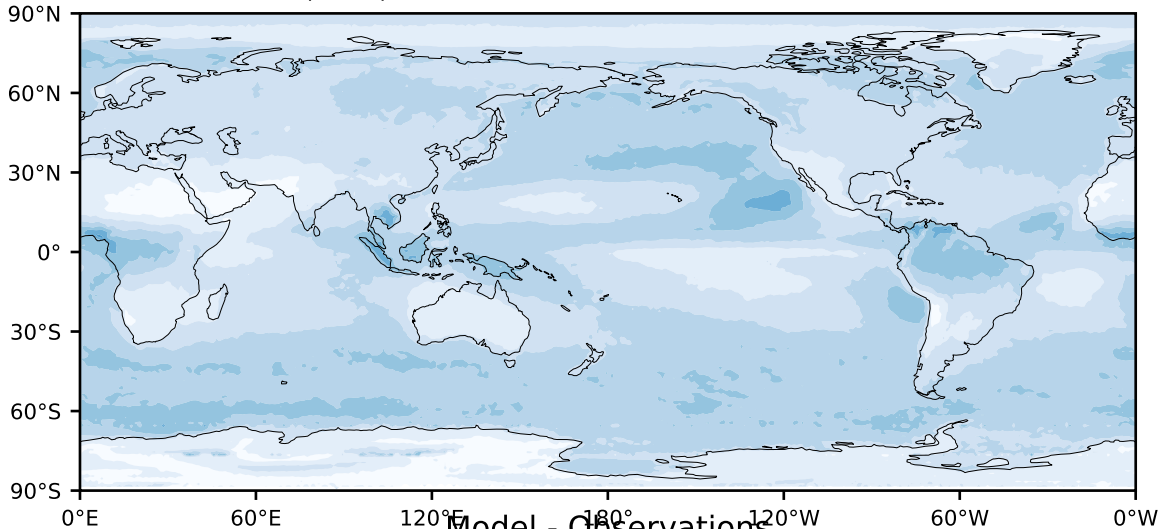

MODIS Simulator (None)

%

Max 60.49
Mean 24.07
Min 0.00

Model - Observations