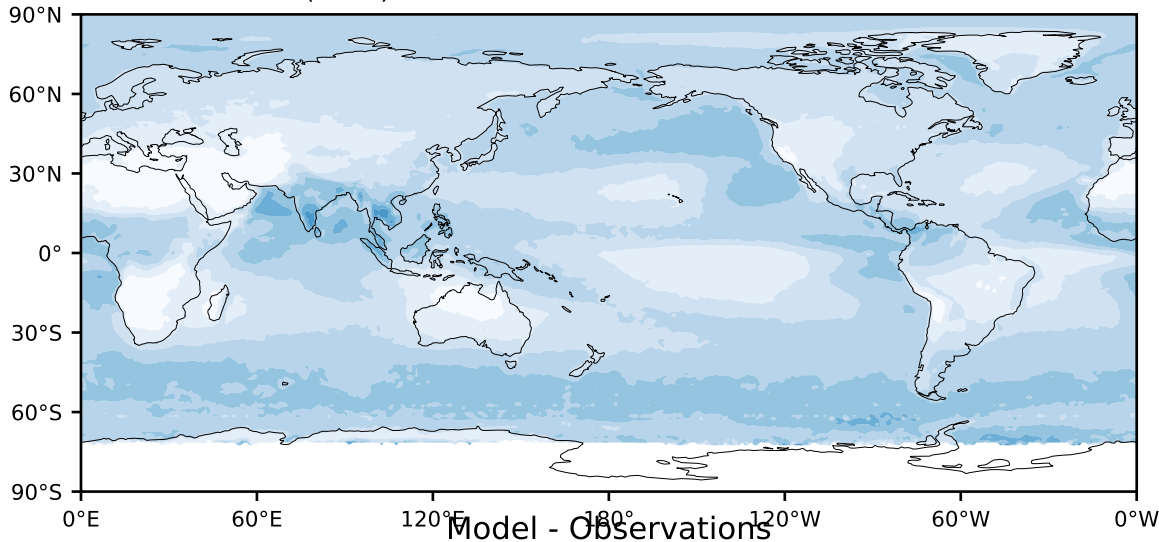

MODIS Simulator (None)

%

Max 100.00
Mean 24.40
Min 0.00

95.0
85.0
75.0
65.0
55.0
45.0
35.0
25.0
15.0
5.0