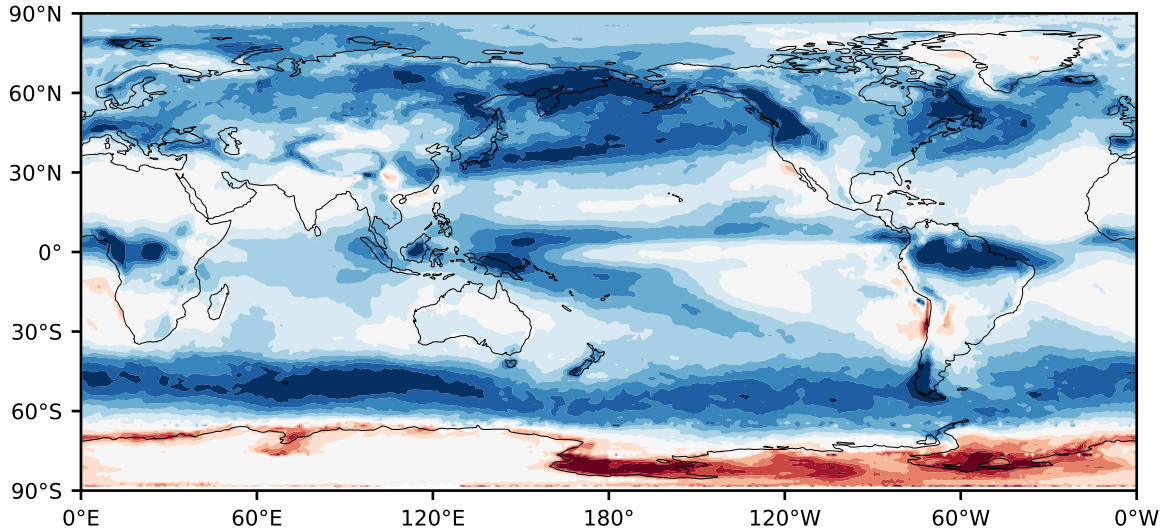

Model - Observations

Max 57.60
Mean 12.64
Min -84.77

RMSE 16.32
CORR 0.81