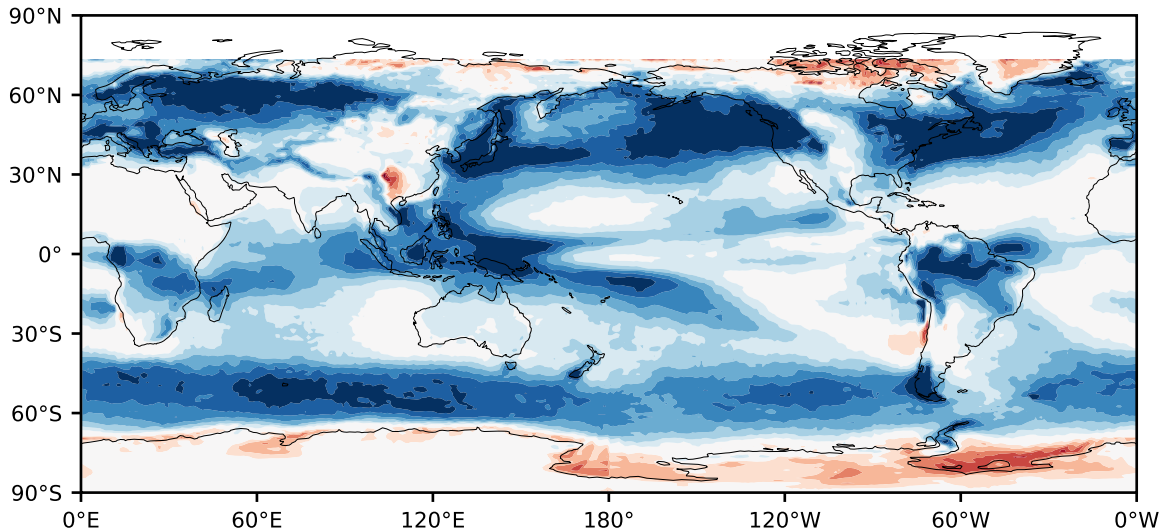

Model - Observations

Max 72.30
Mean 13.47
Min -36.59

RMSE 17.66
CORR 0.80