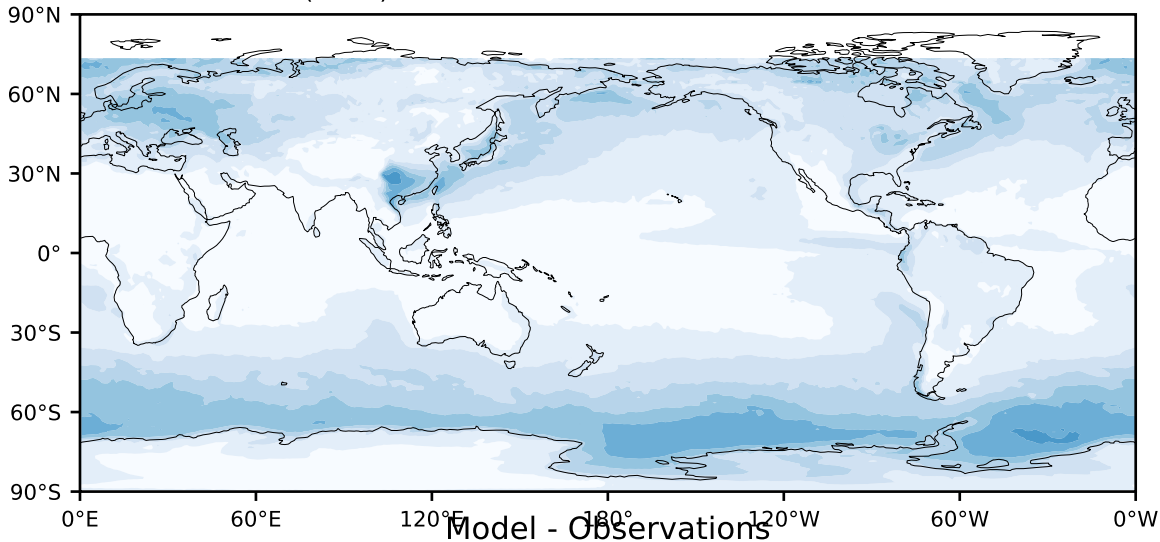

MODIS Simulator (None)

%

Max 64.58
Mean 13.36
Min 0.00

Model - Observations