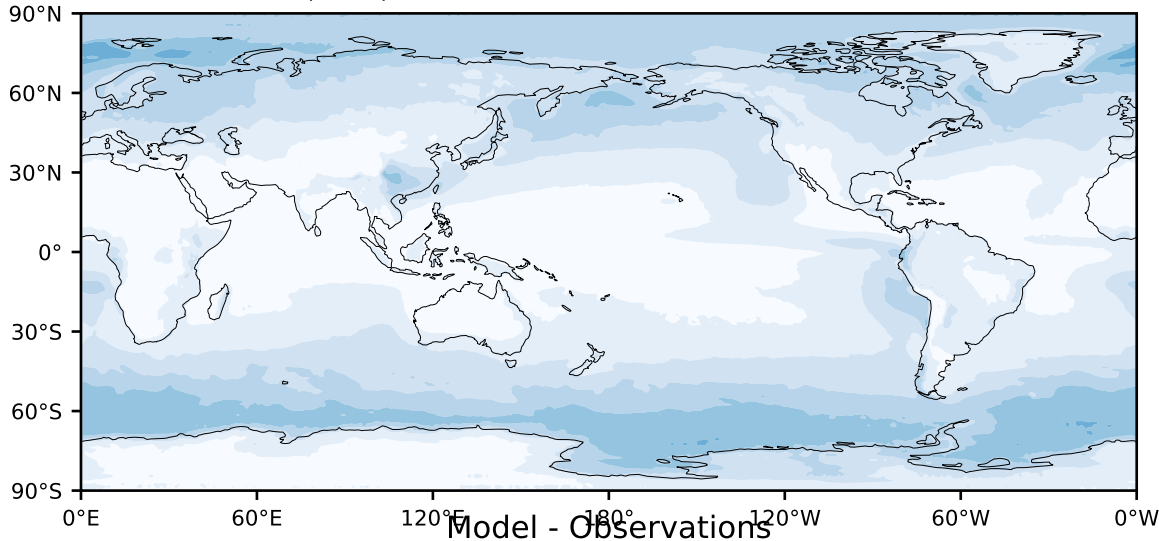

MODIS Simulator (None)

%

Max 55.45
Mean 12.93
Min 0.04

Model - Observations