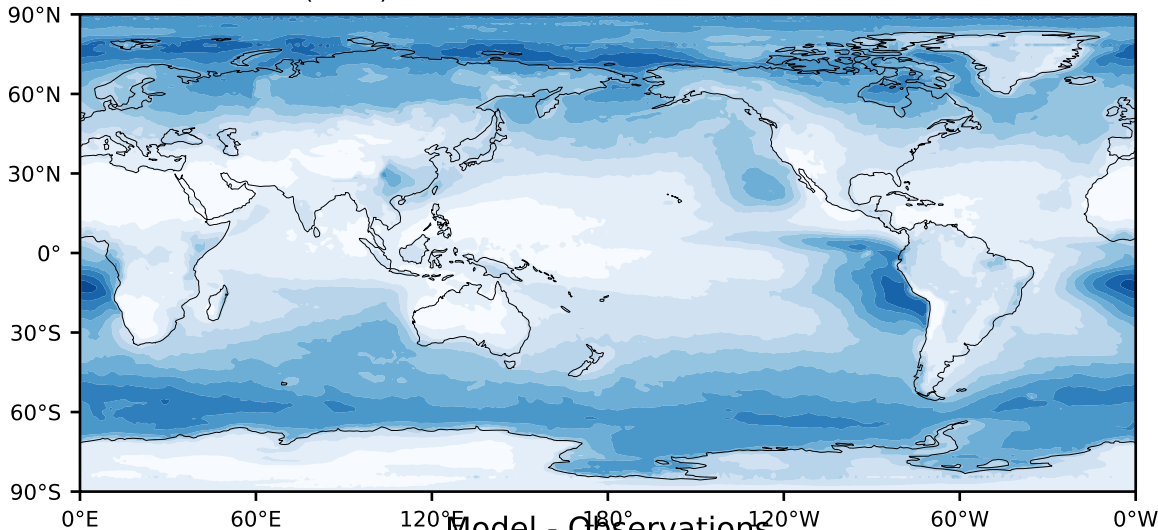

MODIS Simulator (None)

%

Max 89.98
Mean 27.82
Min 0.07

Model - Observations