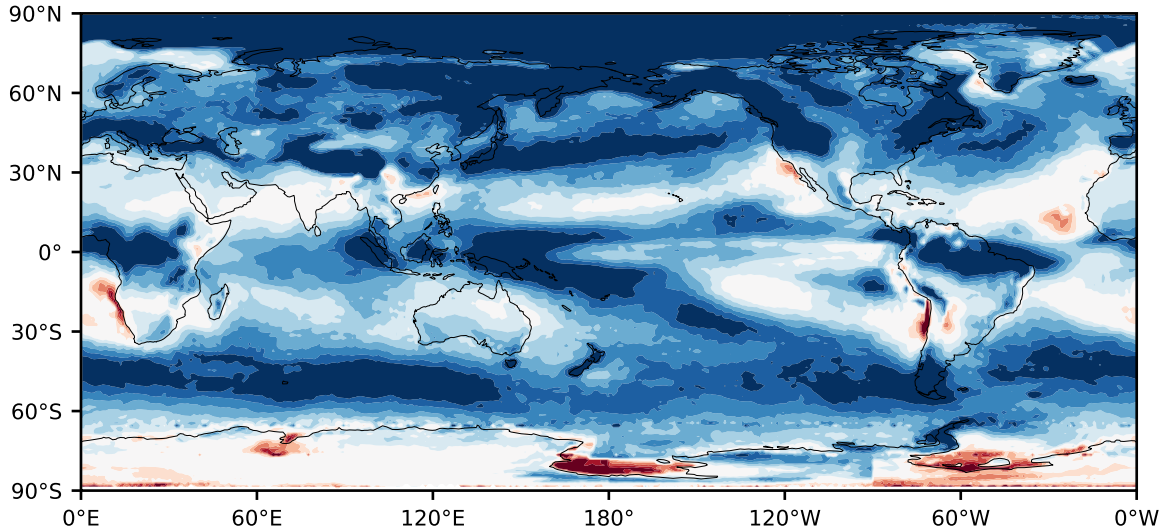

Model - Observations

Max 69.88
Mean 18.90
Min -84.44

RMSE 22.51
CORR 0.86