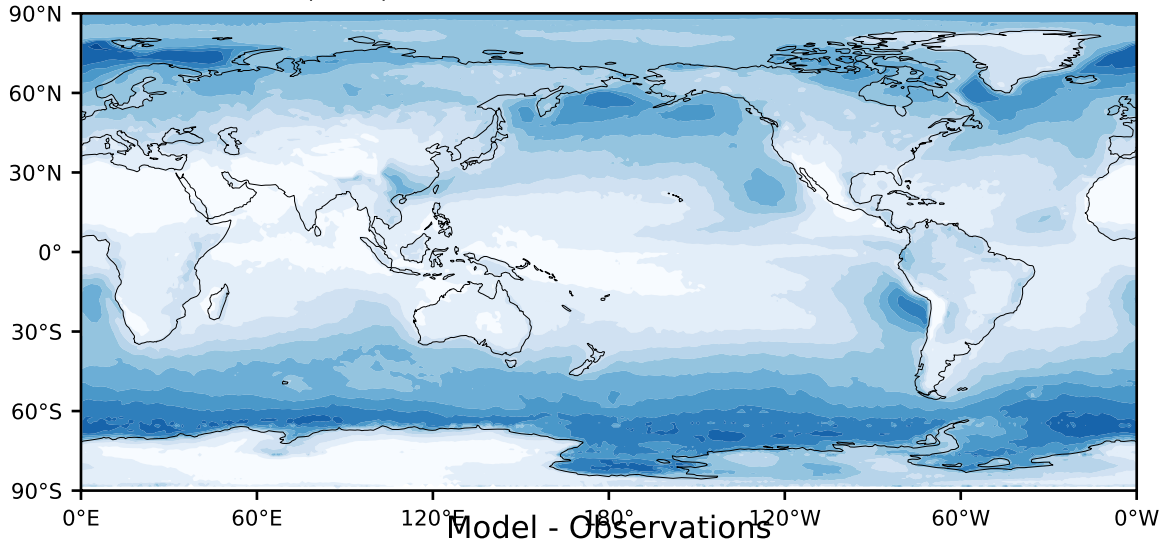

MODIS Simulator (None)

%

Max 89.20
Mean 25.84
Min 0.00

95.0
85.0
75.0
65.0
55.0
45.0
35.0
25.0
15.0
5.0