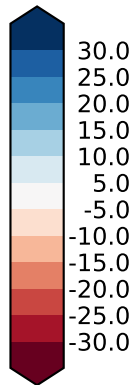

Model - Observations

Max 82.82
Mean 19.94
Min -94.36

RMSE 25.10
CORR 0.79