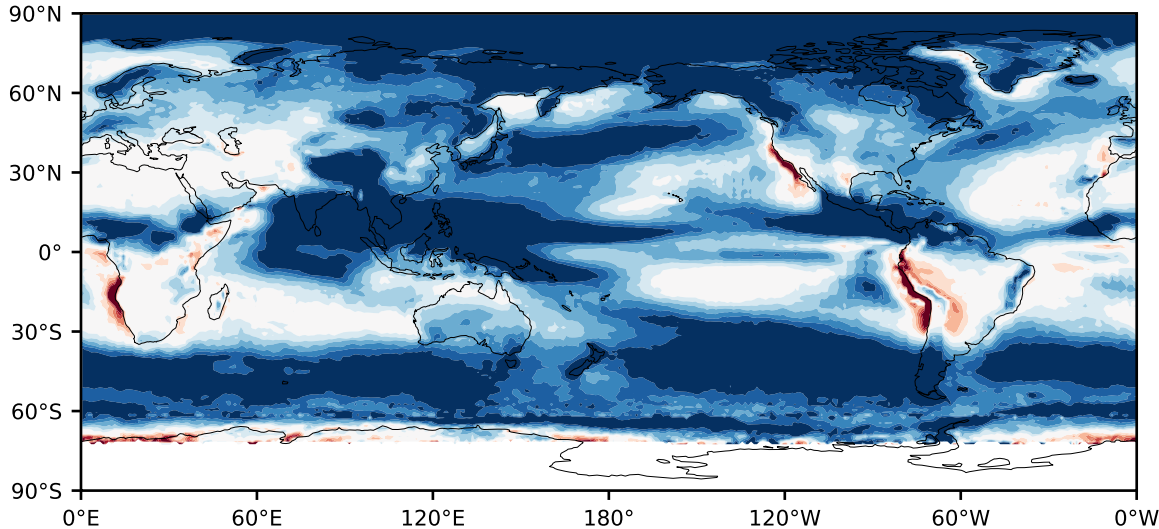

Model - Observations

Max 82.82
Mean 19.94
Min -94.36

RMSE 25.10
CORR 0.79