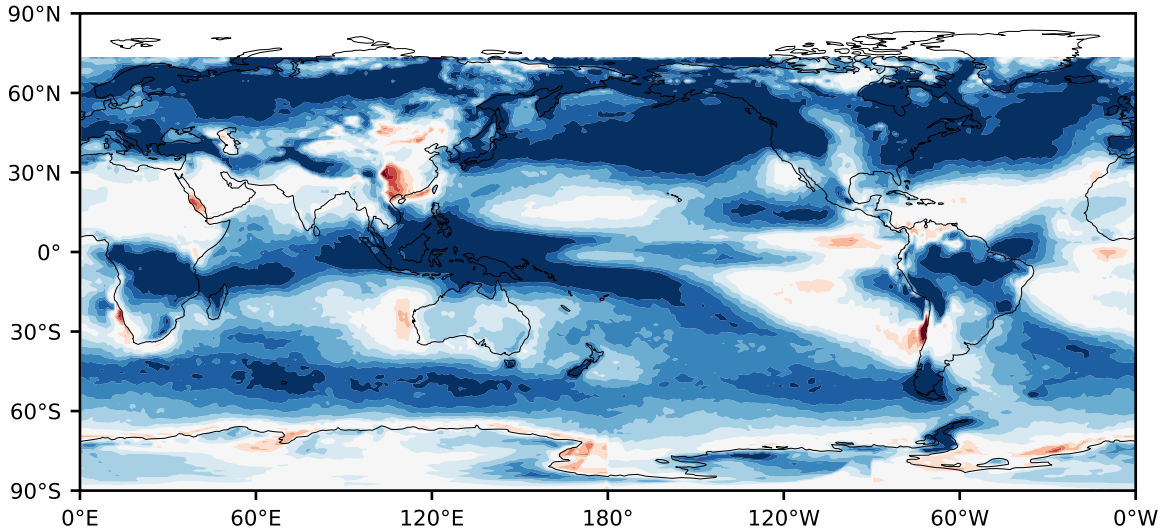

Model - Observations

Max 75.58
Mean 18.68
Min -55.88

RMSE 23.02
CORR 0.83