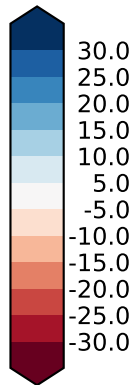

Model - Observations

Max 75.58
Mean 18.68
Min -55.88

RMSE 23.02
CORR 0.83