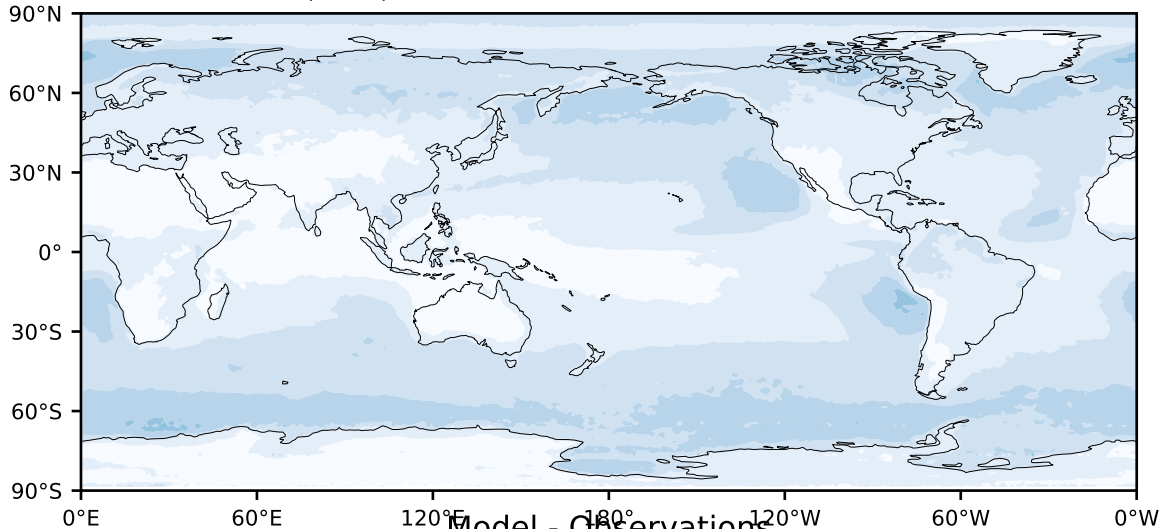

MODIS Simulator (None)

%

Max 59.42
Mean 13.39
Min 0.00

Model - Observations