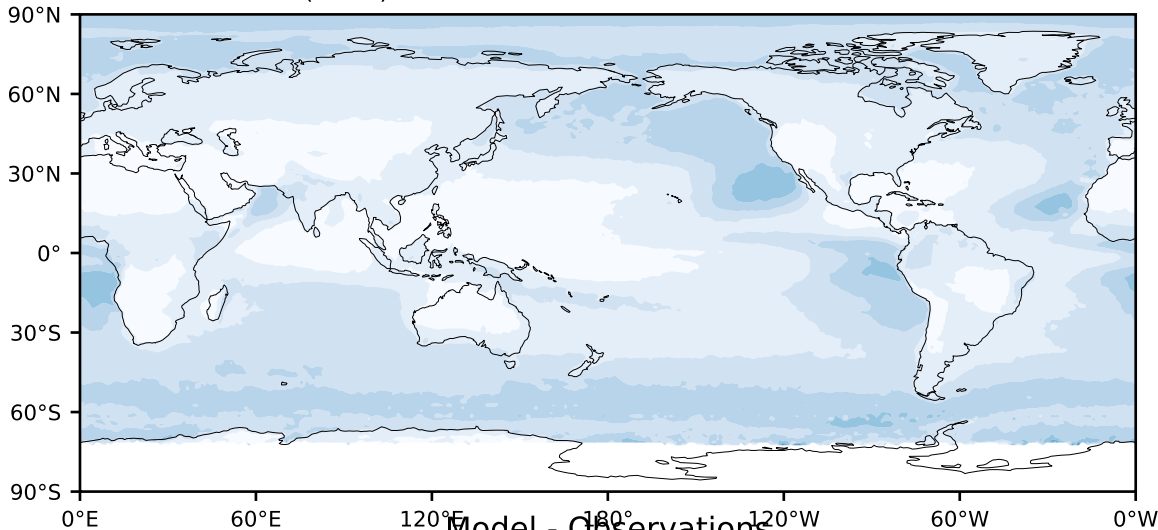

MODIS Simulator (None)

%

Max 100.00
Mean 14.21
Min 0.00

95.0
85.0
75.0
65.0
55.0
45.0
35.0
25.0
15.0
5.0

Model - Observations