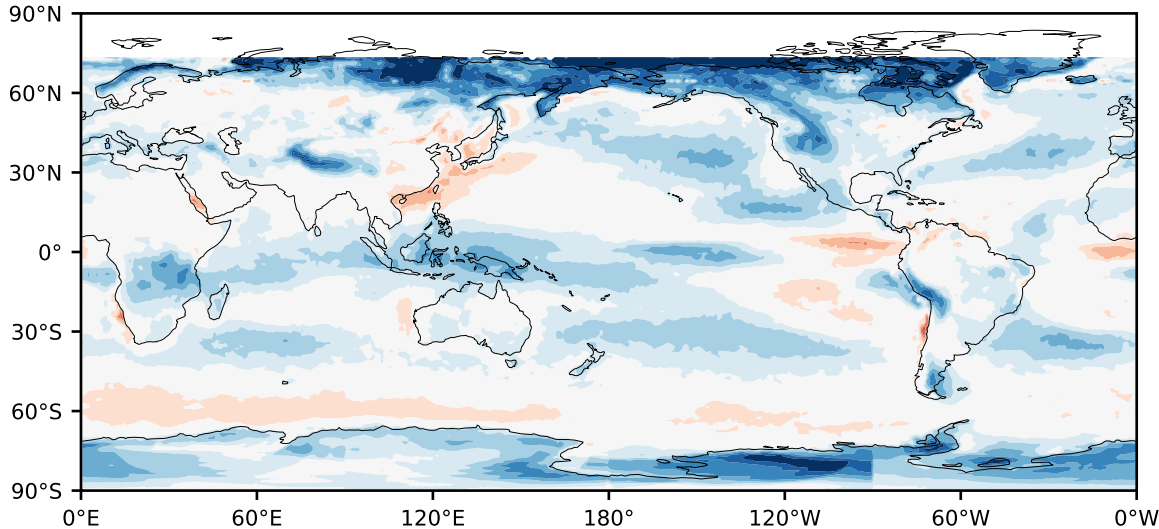

Model - Observations

Max 52.27
Mean 5.21
Min -26.91

RMSE 9.12
CORR 0.66