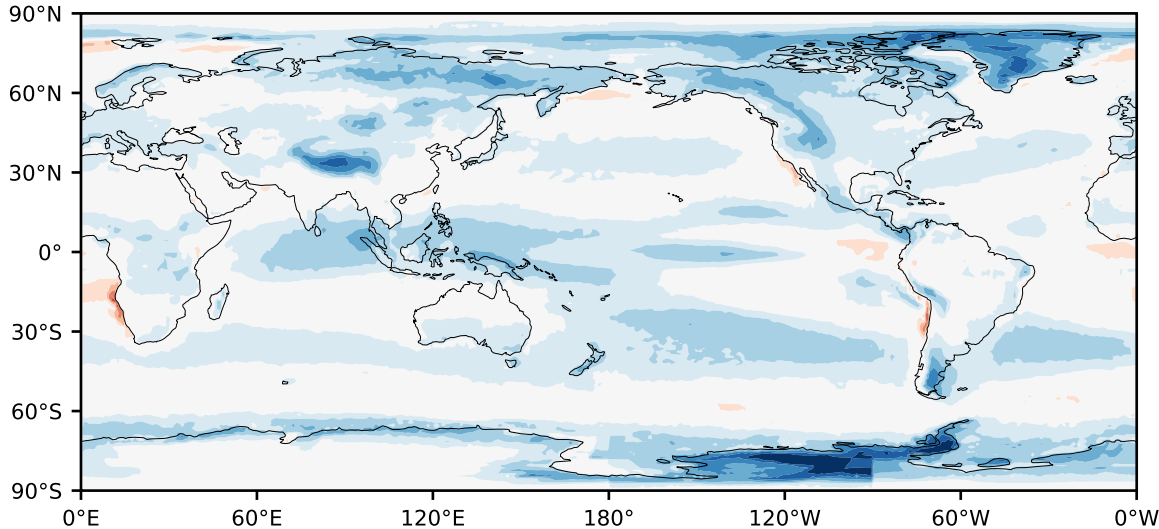

Model - Observations

Max 40.36
Mean 5.33
Min -27.99

RMSE 7.43
CORR 0.81