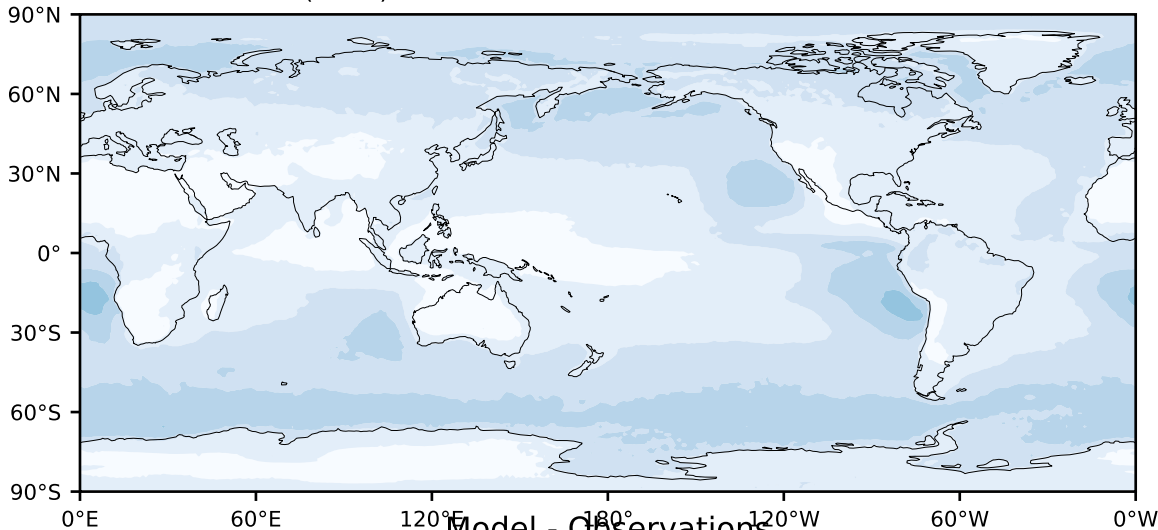

MODIS Simulator (None)

%

Max 39.47
Mean 14.24
Min 0.15

Model - Observations