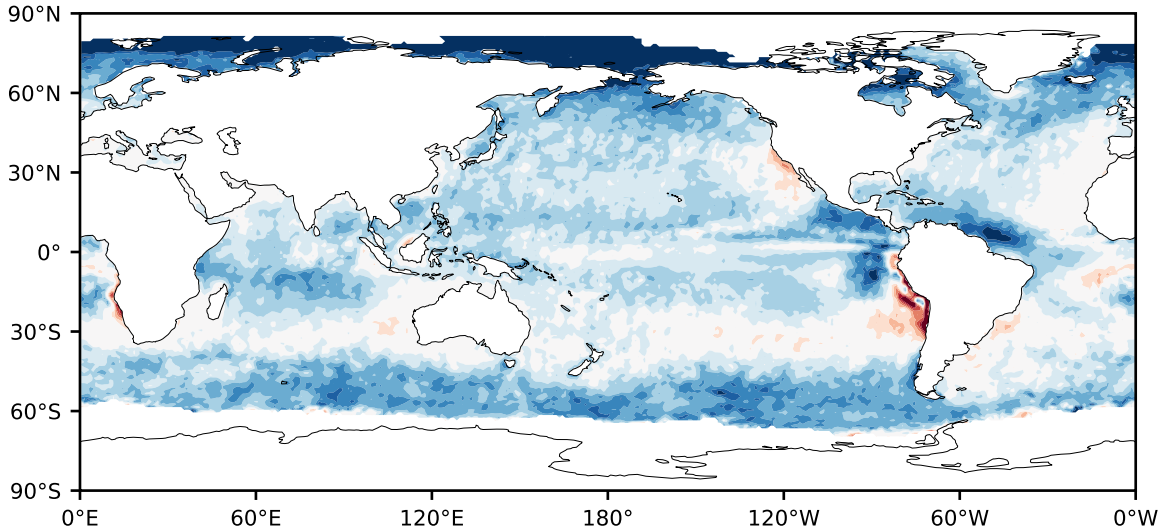

Model - Observations

Max 64.58
Mean 9.58
Min -57.42

RMSE 12.84
CORR 0.84