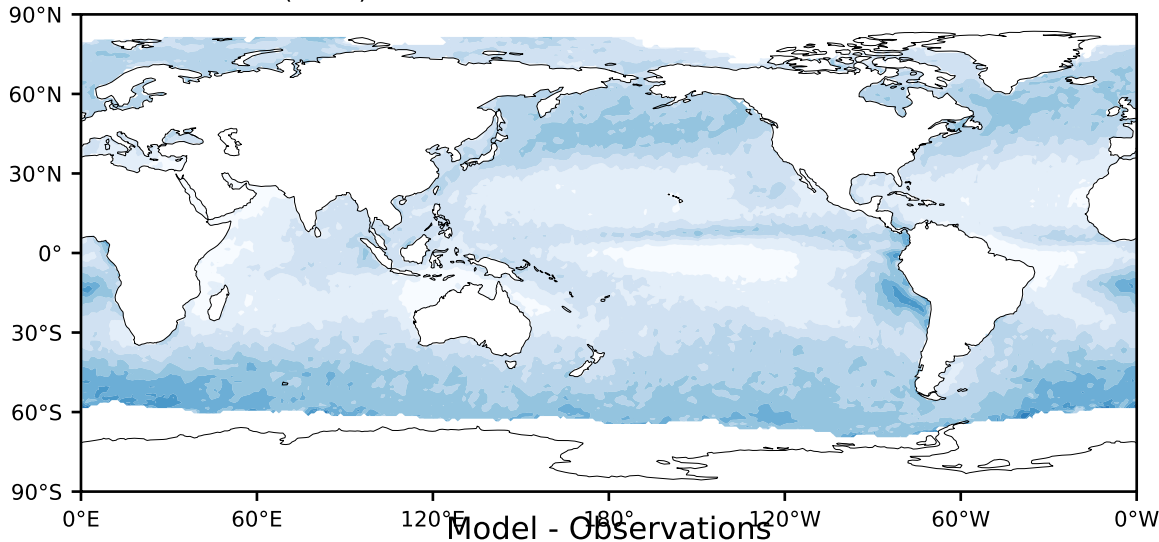

MISR Simulator (None)

%

Max 81.35
Mean 21.70
Min 0.00

95.0
85.0
75.0
65.0
55.0
45.0
35.0
25.0
15.0
5.0