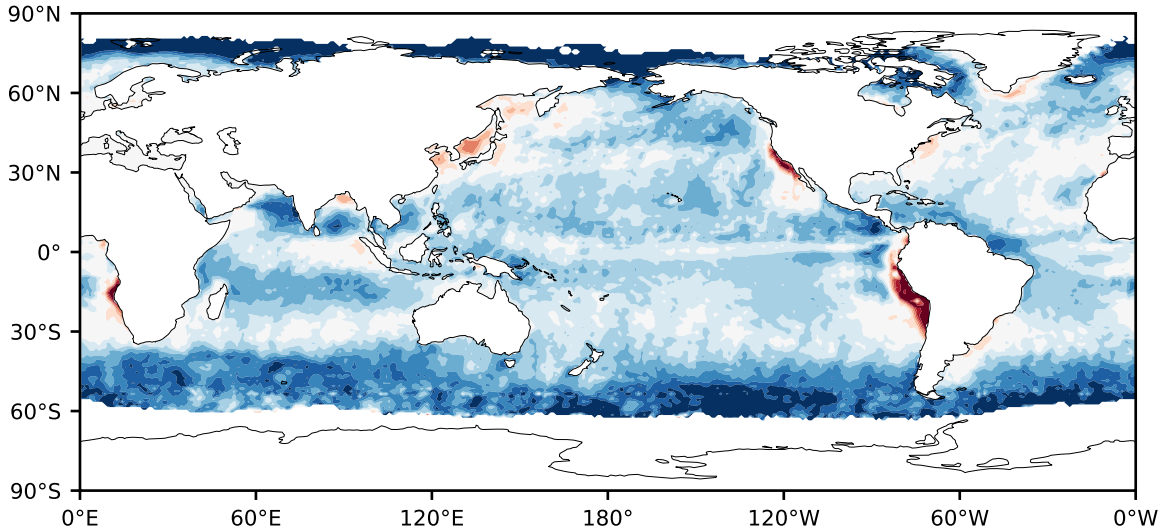

Model - Observations

Max 71.31
Mean 11.83
Min -83.30

RMSE 15.57
CORR 0.79