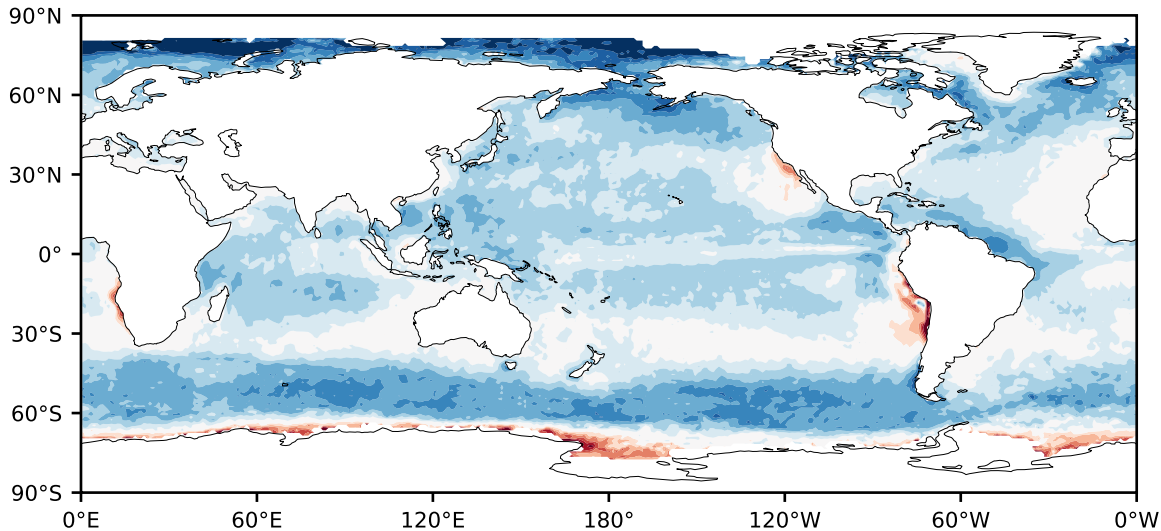

# Model - Observations

Max 53.58  
Mean 9.40  
Min -79.90

RMSE 11.83  
CORR 0.88