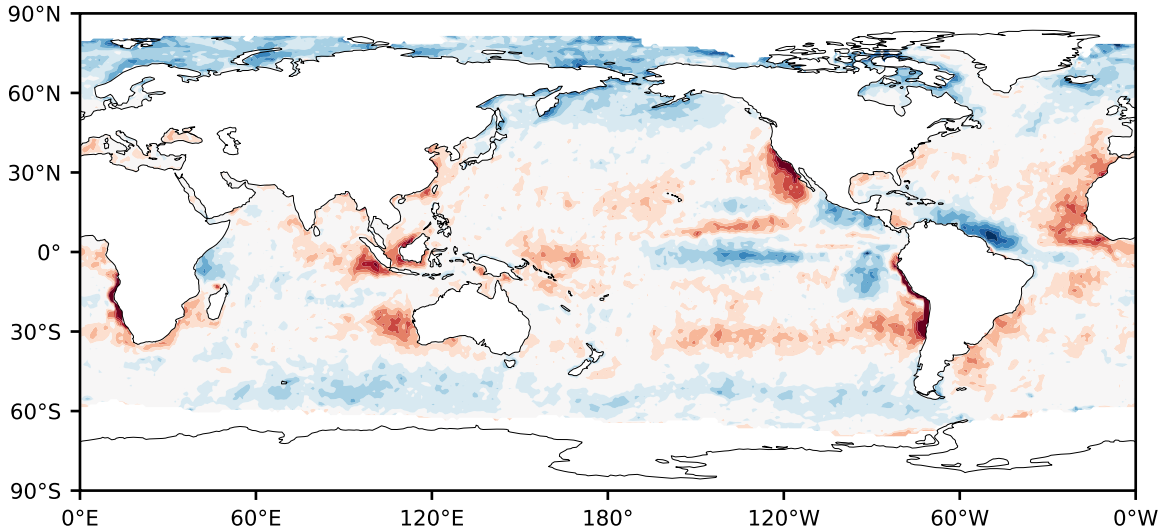

Model - Observations

Max 45.27
Mean -0.49
Min -83.18

RMSE 8.42
CORR 0.92