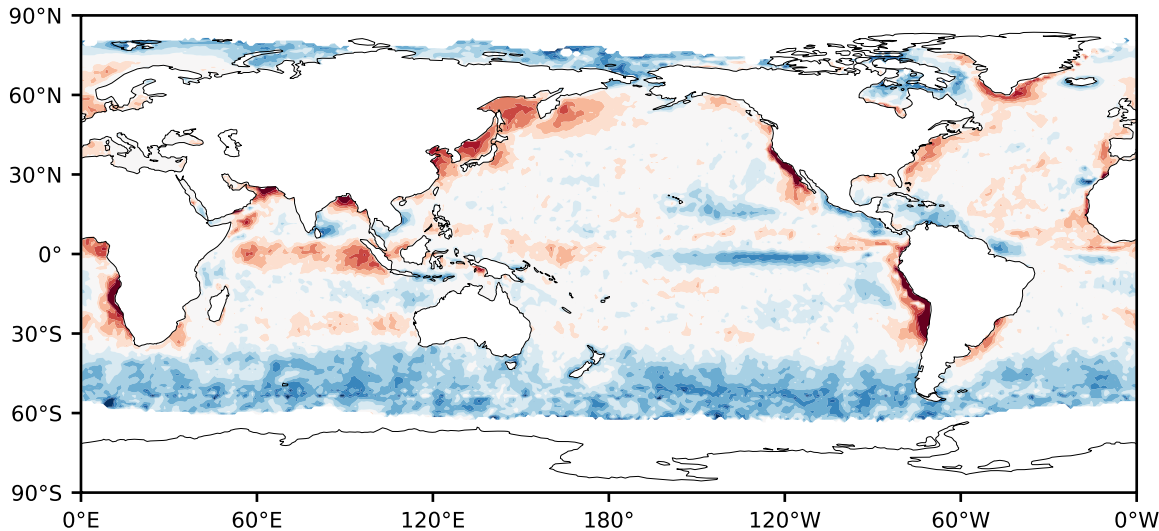

Model - Observations

Max 53.92
Mean 1.87
Min -95.76

RMSE 10.27
CORR 0.89