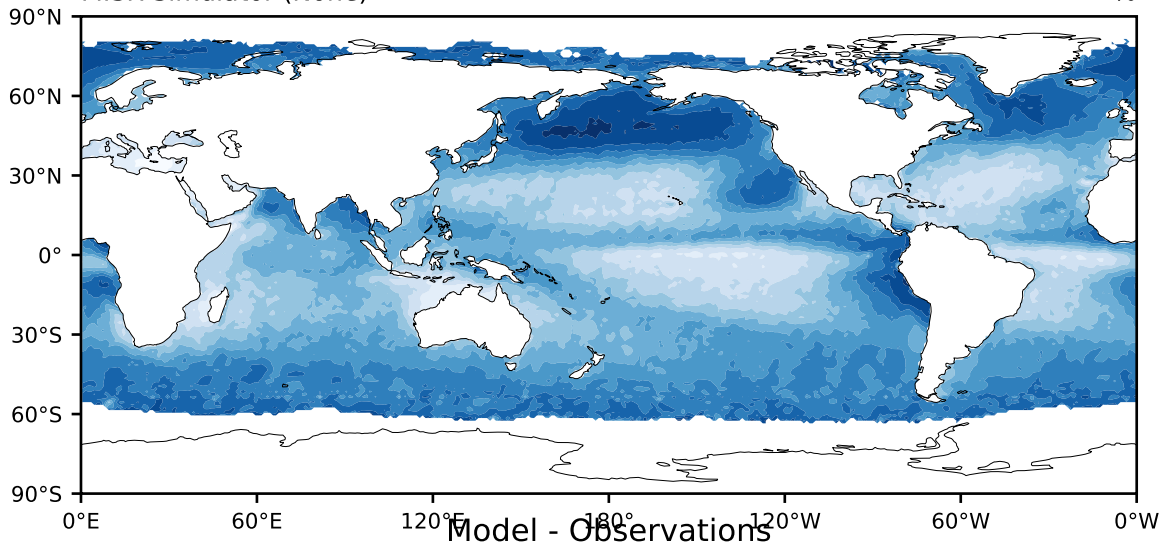

MISR Simulator (None)

%

Max	99.96
Mean	52.64
Min	0.05

95.0
85.0
75.0
65.0
55.0
45.0
35.0
25.0
15.0
5.0