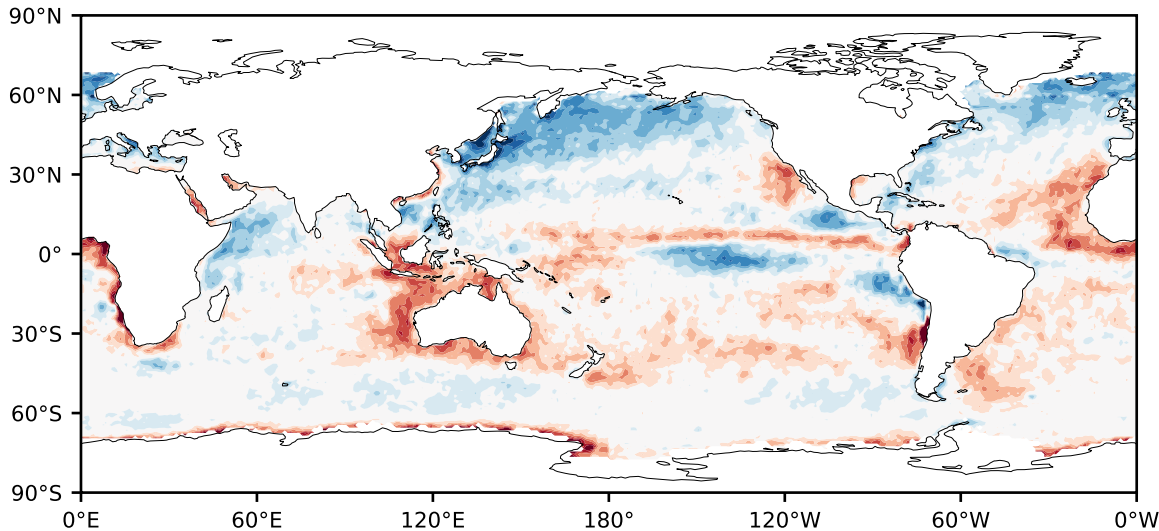

Model - Observations

Max 57.53
Mean -0.55
Min -79.60

RMSE 9.35
CORR 0.90