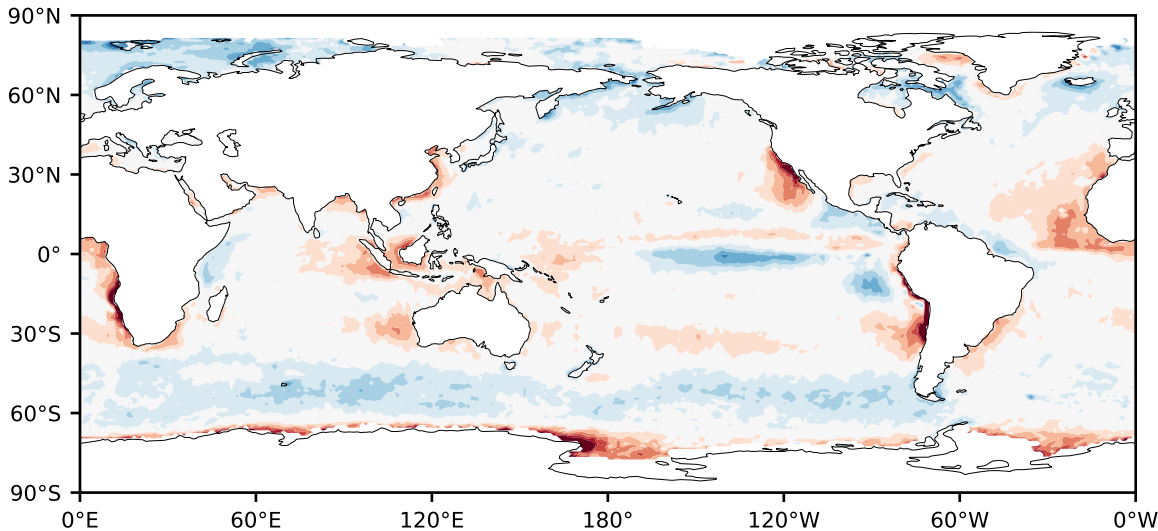

Model - Observations

Max 35.93
Mean -0.18
Min -73.90

RMSE 7.00
CORR 0.94