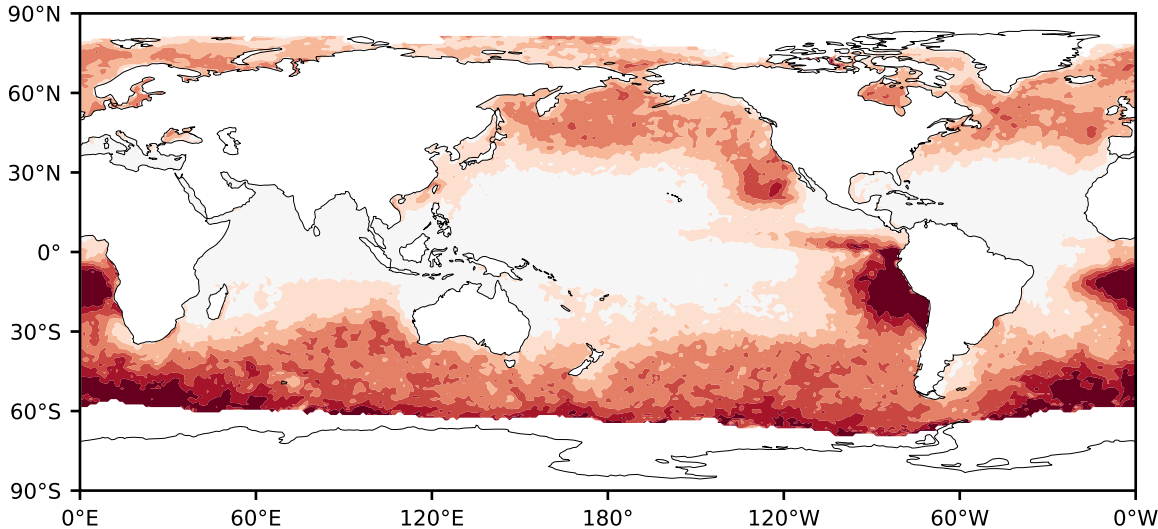

# Model - Observations

Max 0.00  
Mean -11.07  
Min -65.33

RMSE 14.50  
CORR nan