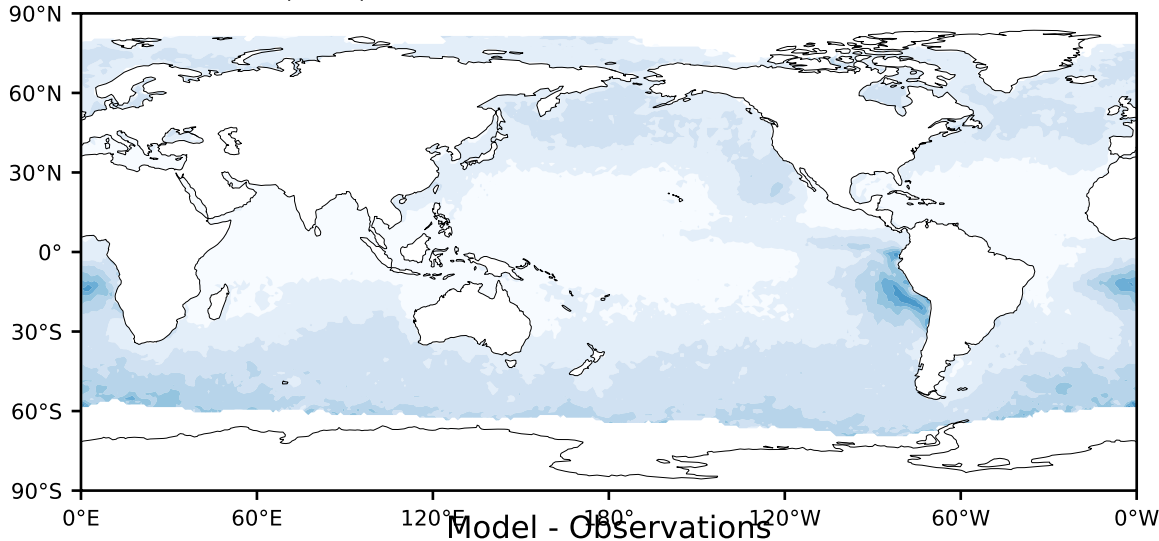

MISR Simulator (None)

%

Max 65.33
Mean 11.07
Min 0.00

95.0
85.0
75.0
65.0
55.0
45.0
35.0
25.0
15.0
5.0