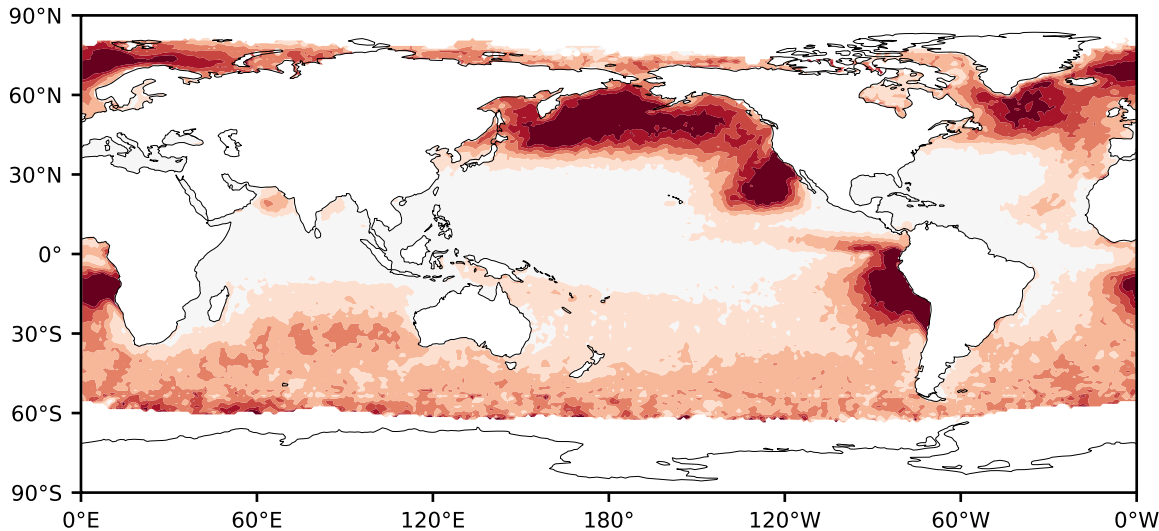

# Model - Observations

Max 0.00  
Mean -10.19  
Min -82.49

RMSE 13.67  
CORR nan