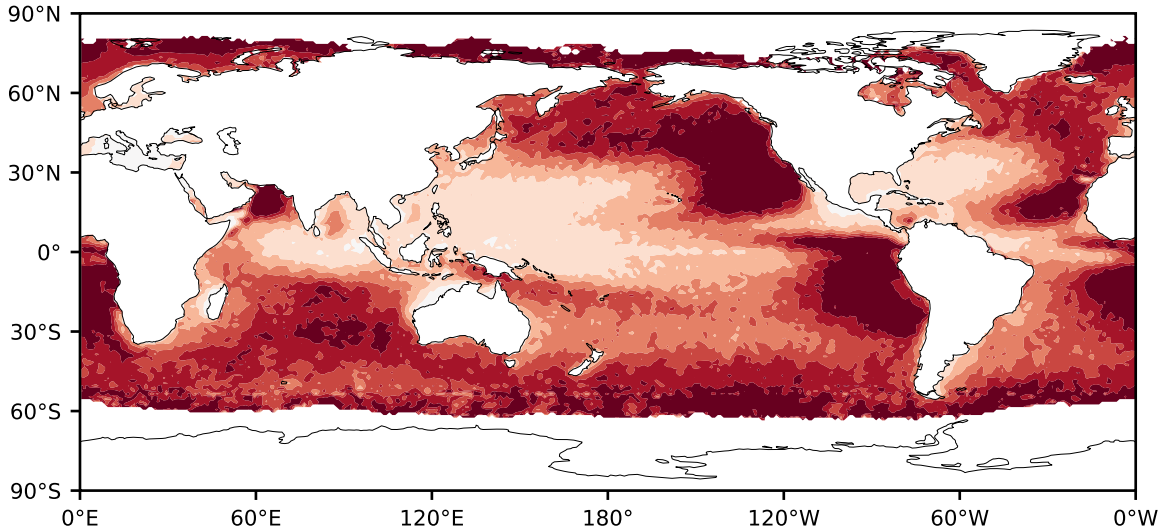

Model - Observations

Max -0.04
Mean -21.15
Min -71.38

RMSE 23.26
CORR nan