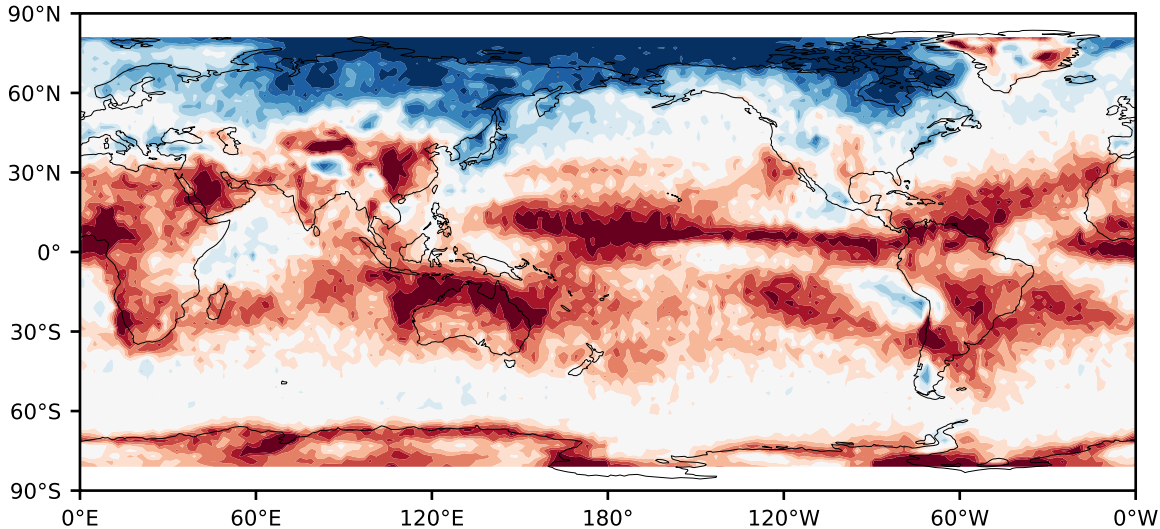

Model - Observations

Max 48.82
Mean -7.97
Min -62.04

RMSE 16.67
CORR 0.75