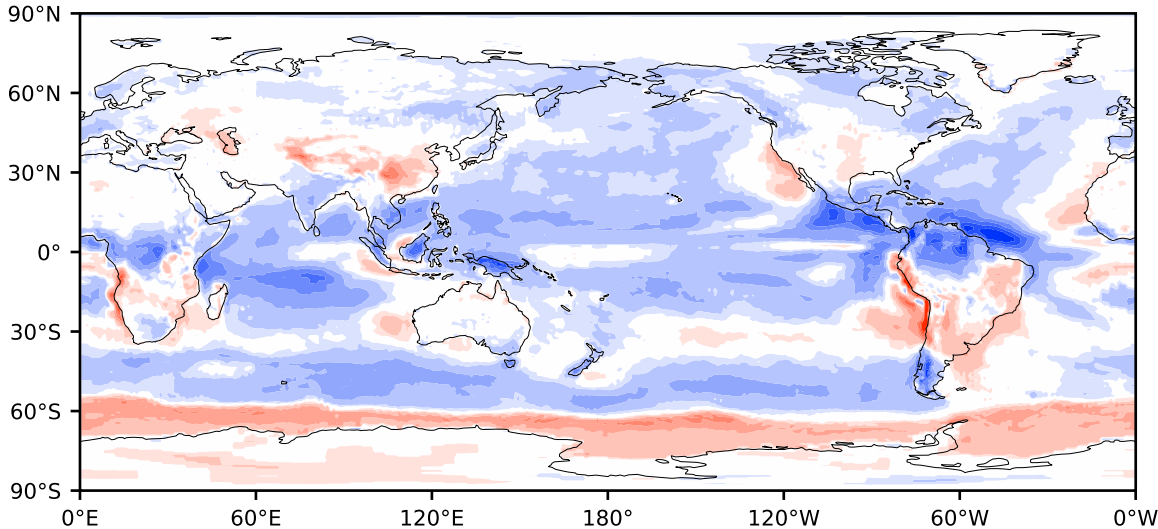

Model - Observations

Max 108.87
Mean -6.55
Min -73.05

RMSE 14.37
CORR 0.91