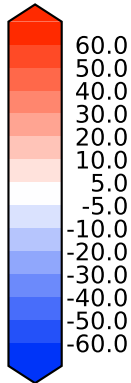

Model - Observations

Max 108.87
Mean -6.55
Min -73.05

RMSE 14.37
CORR 0.91