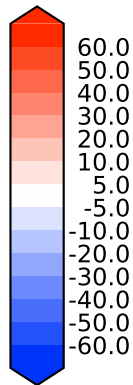

Model - Observations

Max 78.07
Mean -8.14
Min -87.64

RMSE 14.32
CORR 0.89