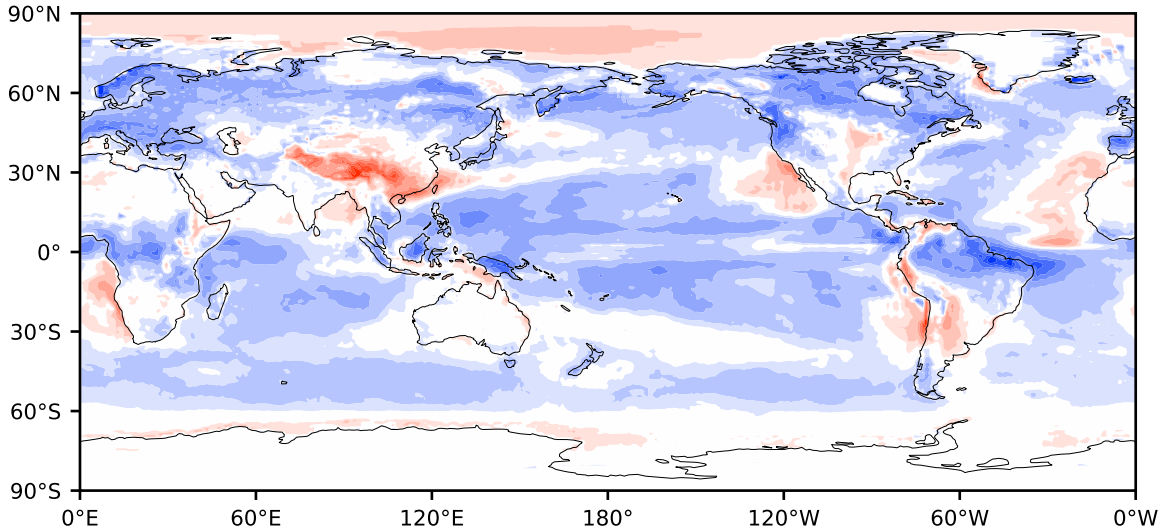

Model - Observations

Max 78.07
Mean -8.14
Min -87.64

RMSE 14.32
CORR 0.89