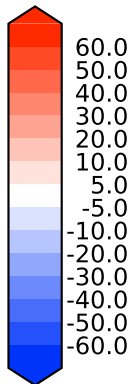

Model - Observations

Max 92.33
Mean -7.47
Min -89.66

RMSE 14.76
CORR 0.95