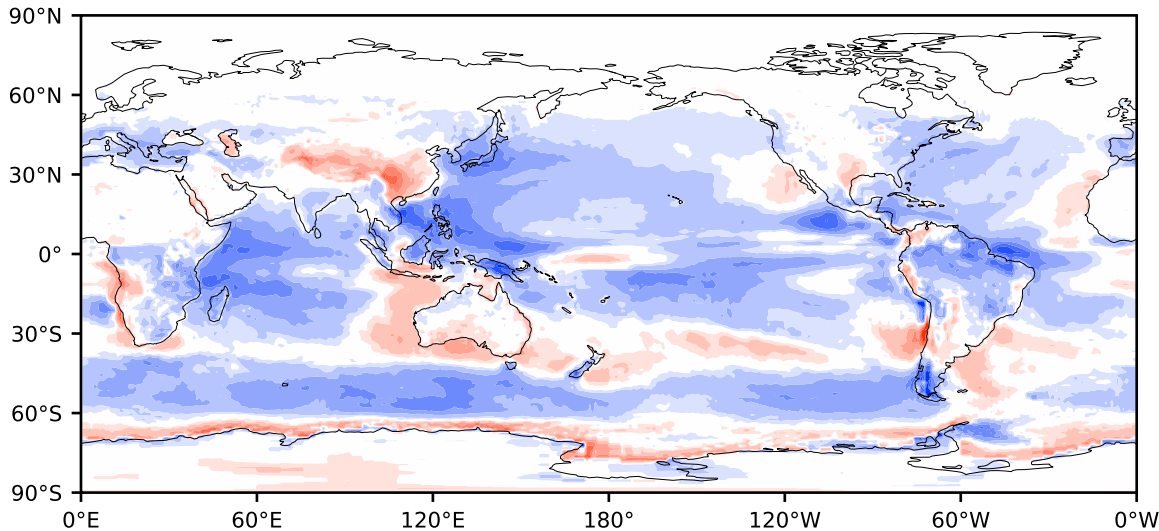

Model - Observations

Max 92.33
Mean -7.47
Min -89.66

RMSE 14.76
CORR 0.95