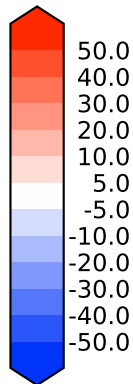

Model - Observations

Max 74.56
Mean -5.16
Min -53.27

RMSE 10.28
CORR 0.99