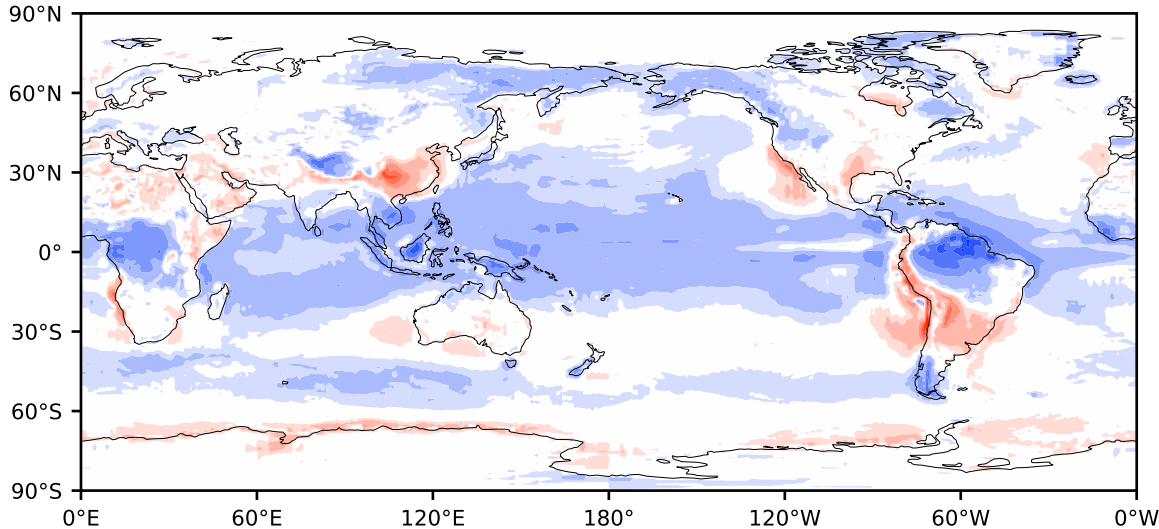

Model - Observations

Max 74.56
Mean -5.16
Min -53.27

RMSE 10.28
CORR 0.99