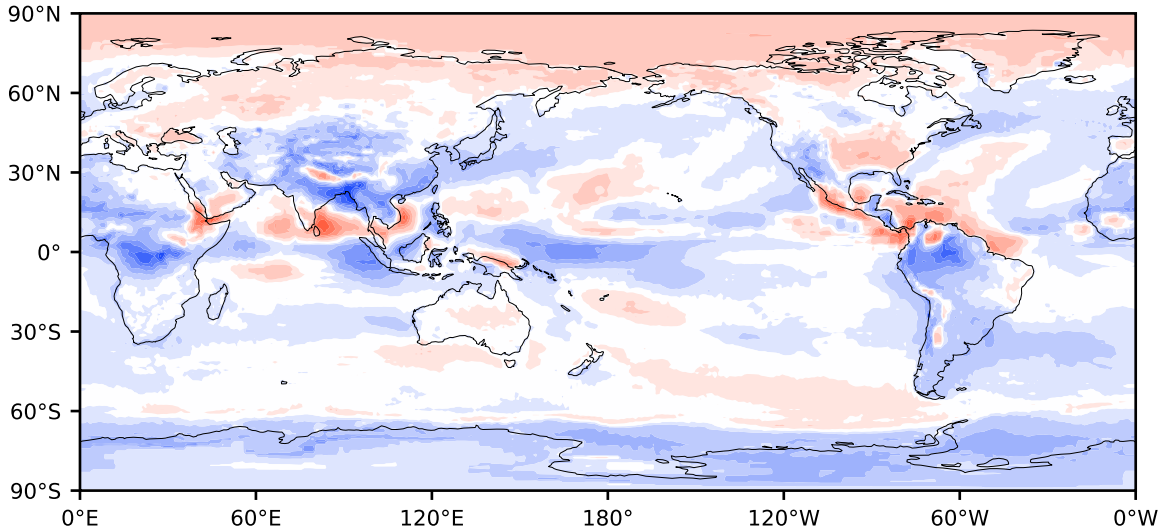

# Model - Observations

Max 31.47  
Mean -2.10  
Min -46.30

RMSE 6.08  
CORR 0.92