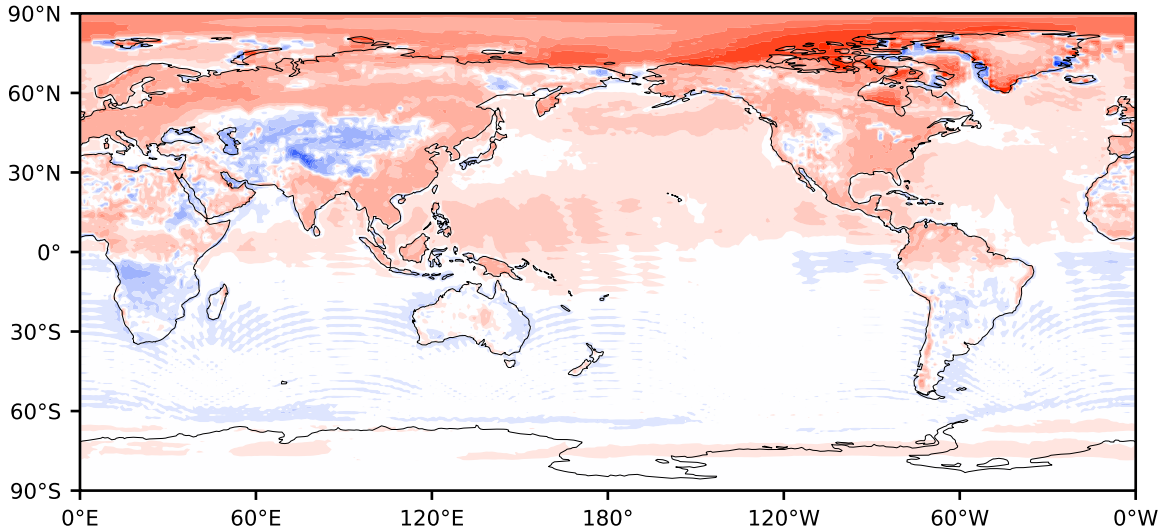

# Model - Observations

Max 149.44  
Mean 2.52  
Min -102.23

RMSE 8.54  
CORR 1.00