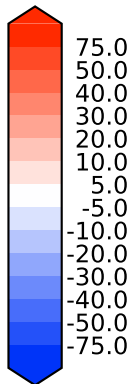

Model - Observations

Max 77.68
Mean -6.22
Min -97.44

RMSE 12.73
CORR 0.99