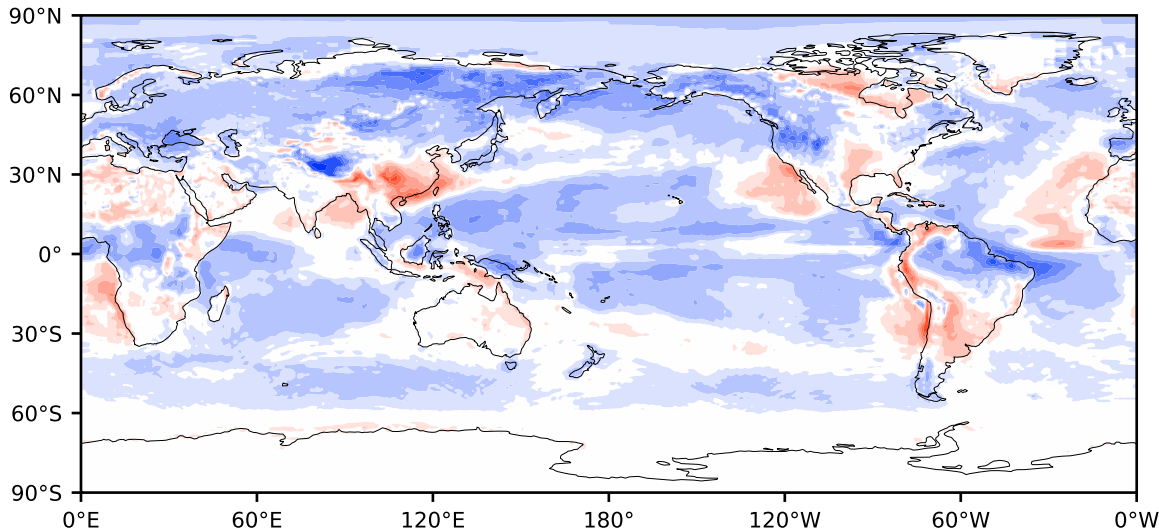

Model - Observations

Max 77.68
Mean -6.22
Min -97.44

RMSE 12.73
CORR 0.99